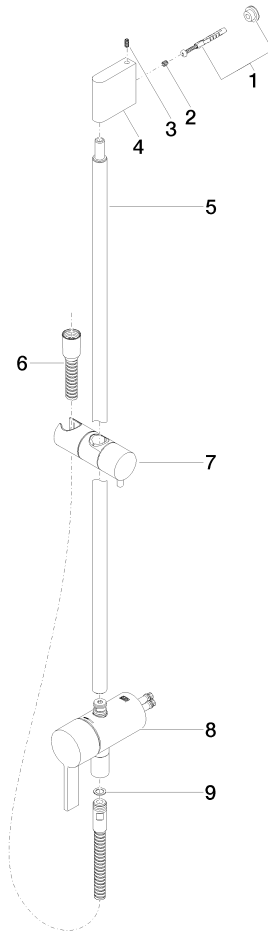

**Concealed single-lever mixer with integrated shower connection with shower set - Chrome**

IMO

ST 050 206 0979

- metal shower hose 1750mm with integrated anti-twist protection
  - slide bar
  - Pipe diameter 18 mm
  - Hand shower: Three or five settings: COMPACT RAIN, COMPACT SOFT FLOW, COMPACT AQUAPRESSURE FLOW, max. flow rate 15 l/min (at 3 bar)
  - spray head Ø 100mm
- Intrinsic protection against back flow.**

---

IMO

ST 050 206 0979

**Concealed single-lever mixer with integrated shower connection with shower set - Chrome**

IMO

ST 050 206 0979

- metal shower hose 1750mm with integrated anti-twist protection
- slide bar
- Pipe diameter 18 mm

**Required miscellaneous**

**Concealed wall mounting -** 35 050 970 90  
 •max. recess depth 105 mm  
 •min. recess depth 80 mm

**Concealed single-lever mixer with integrated shower connection with shower set - Chrome**

### Spare parts list

No.	Item Number	Name	Quantity used	Delivery time
1	05 17 20 726 02 90	fixing set	1	2
2	09 31 11 049 90	pin	2	2
3	04 31 11 113 00 90	pin	2	2
4	08 17 97 054-00	holder	1	10
5	90 28 22 782 00-00	pipe	1	10
6	28 322 970-00	Metal shower hose 1/2" x 3/8" x 1750 mm - Chrome	1	2
7	12 580 970-00	Slide unit - Chrome	1	10
8	90 19 97 002 00-00	connection	1	10
9	90 14 20 026 00 90	seal	1	2