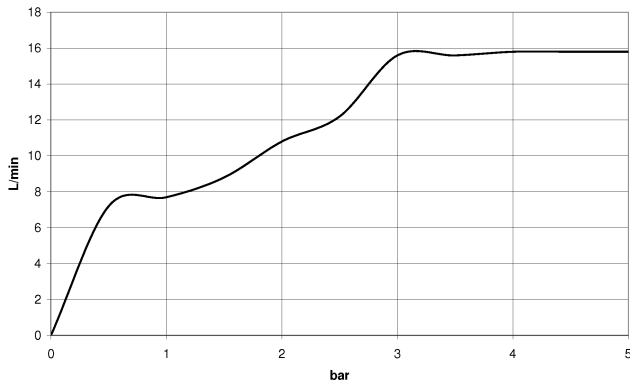

Concealed single-lever mixer with integrated shower connection with shower set - Chrome

---

IMO

ST 050 206 0979

ST 050 206 0070  
mm [inches]

Flow rate chart

Certificates

LGA\_29984.