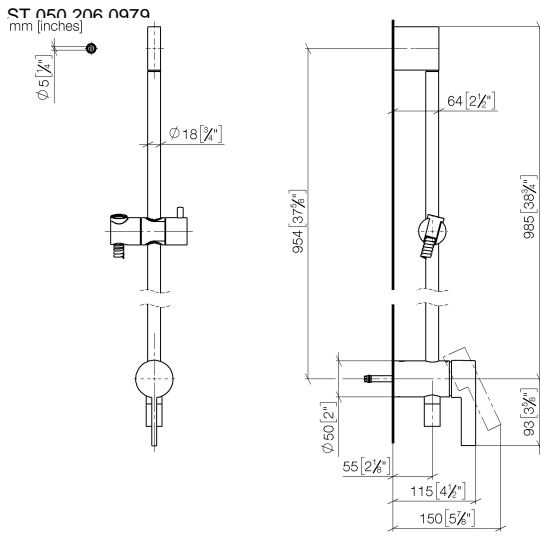

Concealed single-lever mixer with integrated shower connection with shower set - Chrome

IMO

Certificates

Belgaqua_21-025- WRAS_2011027. LGA_29928.
27_1.