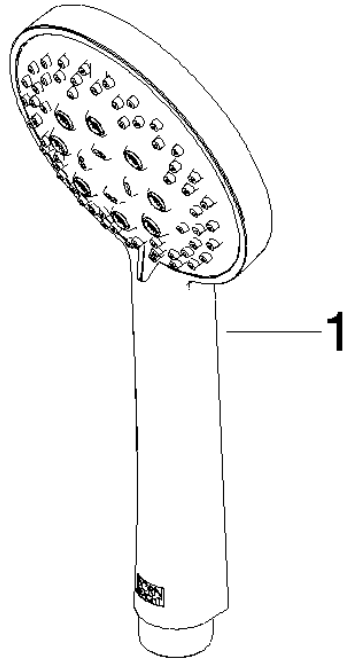

ST 050 206 0979

Spare parts list

No.	Item Number	Name	Quantity used	Delivery time
1	09 23 01 039 90	sieve	1	2