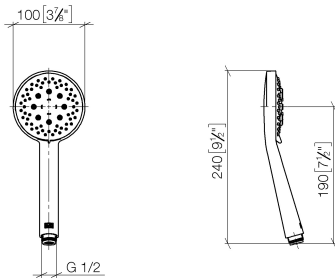

### Spare parts list

No.	Item Number	Name	Quantity used	Delivery time
1	05 17 20 726 02 90	fixing set	1	2
2	09 31 11 049 90	pin	2	2
3	04 31 11 113 00 90	pin	2	2
4	08 17 97 054-00	holder	1	10
5	90 28 22 782 00-00	pipe	1	10
6	28 322 970-00	Metal shower hose 1/2" x 3/8" x 1750 mm - Chrome	1	2
7	12 580 970-00	Slide unit - Chrome	1	10
8	90 19 97 002 00-00	connection	1	10
9	90 14 20 026 00 90	seal	1	2

**Concealed single-lever mixer with integrated shower connection with shower set - Chrome**

IMO

ST 050 206 0979

- Three or five settings: COMPACT RAIN, COMPACT SOFT FLOW, COMPACT AQUAPRESSURE FLOW, max. flow rate 15 l/min (at 3 bar)
- with anti-scale system
- spray head Ø 100mm
- 1/2" connection
- WRAS 1704043
- Function from: 7 l/min

Intrinsic protection against back flow.

Fits: IMO, LULU, MADISON, MEM, TARA, CL.1, LISSÉ, VAIA, META, CYO

	Chrome	28 018 979-00
	Chrome	28 018 979-00 0050
	Brushed Platinum	28 018 979-06 0050
	Platinum	28 018 979-08 0050
	Dark Chrome	28 018 979-19 0050
	Light Gold	28 018 979-26 0050
	Light Gold	28 018 979-26
	Brushed Light Gold	28 018 979-27 0050
	Brushed Light Gold	28 018 979-27
	Brushed Durabronze (23kt Gold)	28 018 979-28 0050
	Matte Black	28 018 979-33 0050
	Brushed Bronze	28 018 979-42 0050
	Brushed Champagne (22kt Gold)	28 018 979-46 0050
	Champagne (22kt Gold)	28 018 979-47 0050
	Brushed Chrome	28 018 979-93 0050
	Brushed Dark Platinum	28 018 979-99 0050

Concealed single-lever mixer with integrated shower connection with shower set - Chrome

---

IMO

ST 050 206 0979

ST 050 206 0070  
mm [inches]

Flow rate chart

Certificates

LGA\_29984.